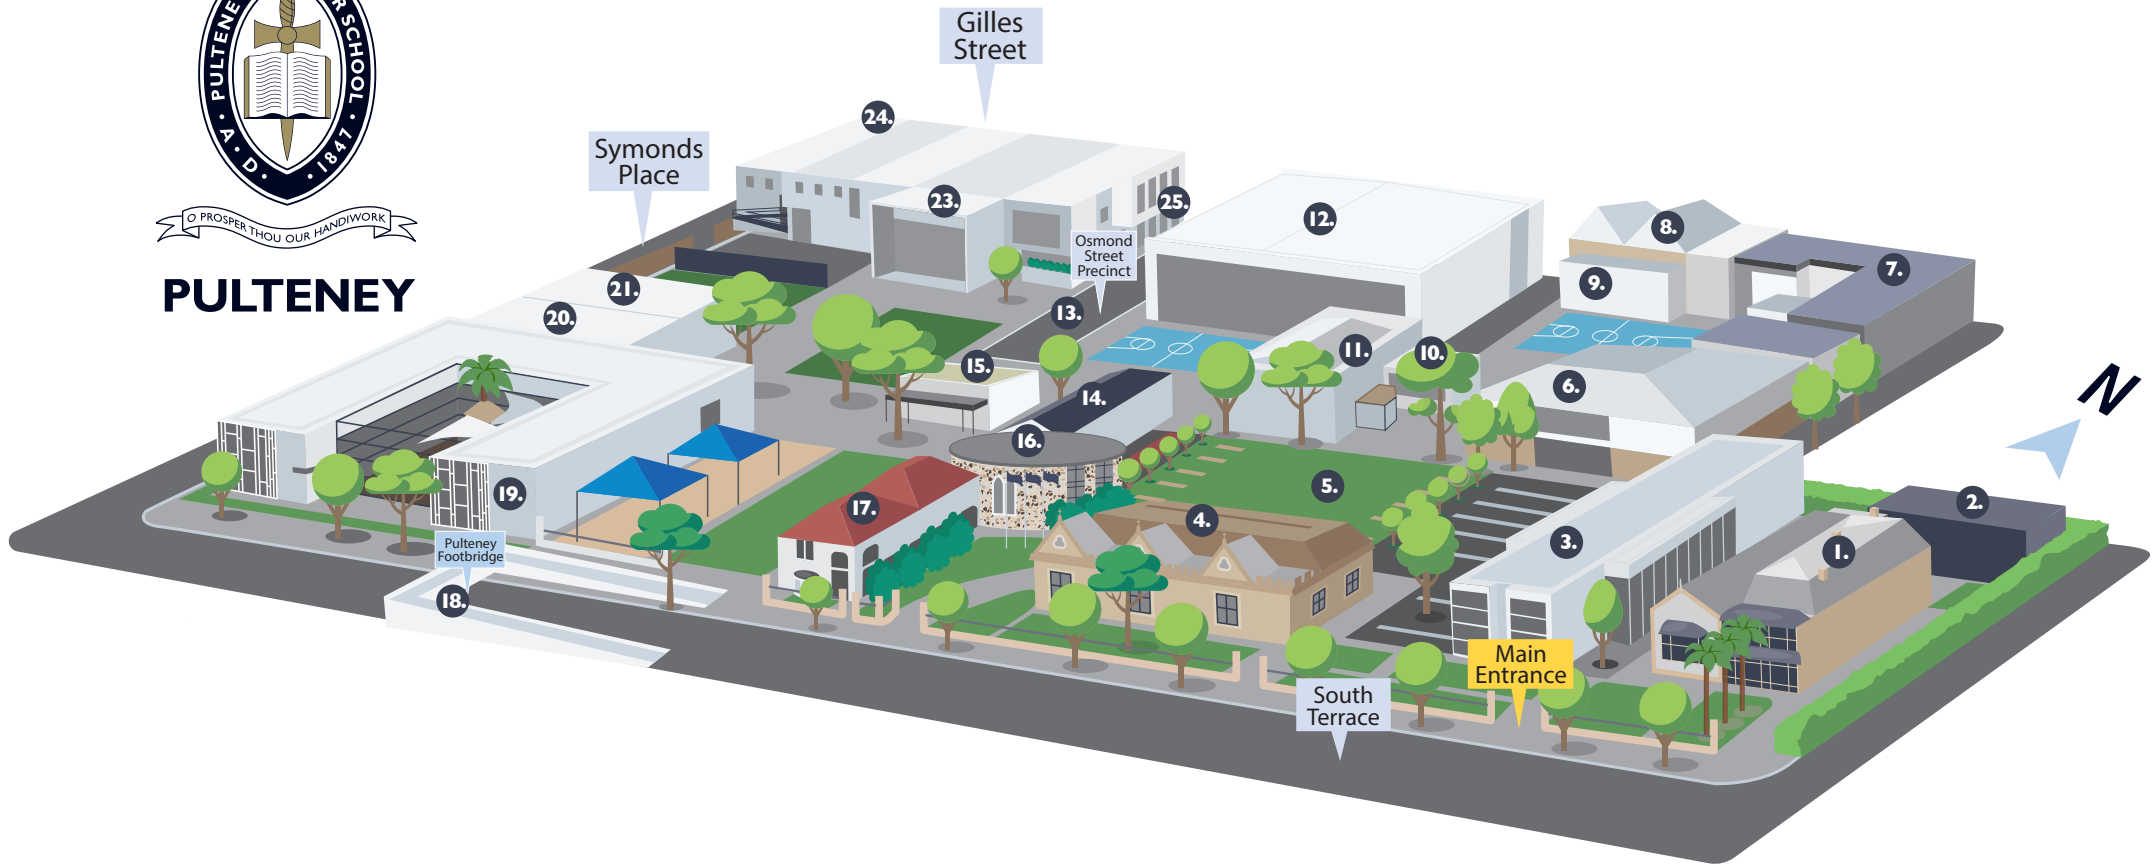

PROSPER THOU OUR HANDIWORK

PULTENEY

- | | |
|--|--|
| 1. Main Reception (Allan Wheaton House) | 14. Staff Room (Ray Wing North) |
| 2. Sam Leaker Courtyard | 15. Inclusive Education (Allen) |
| 3. Year 7 – Year 9 Graham Lange Centre | 16. The Chapel of St Augustine of Canterbury |
| 4. Nicholls Performing Arts Centre | 17. eServices (Ray Wing South) |
| 5. 175 th Anniversary Quadrangle | 18. Pulteney Footbridge |
| 6. Science (Gare Wing) | 19. ELC – Year 2 Kurrajong (Mackinnon) |
| 7. Year 3 – Year 6 Prep School (Kearns) | 20. The Dance Factory / OSHC |
| 8. Junior Resource Centre | 21. Middle & Senior School Resource Centre |
| 9. Health Centre | 22. Art Centre (Isaachsen) |
| 10. The Pulteney Pantry | 23. Year 10 – 12 (Centre for Senior Learning) |
| 11. Wyatt Hall | 24. Uniform Shop (Entry via Gilles St) |
| 12. The Robert Henshall Sports Centre | 25. Osmond Street Cafe |
| 13. Osmond Street Precinct | |

Map is for indicative purposes only and is not to scale.